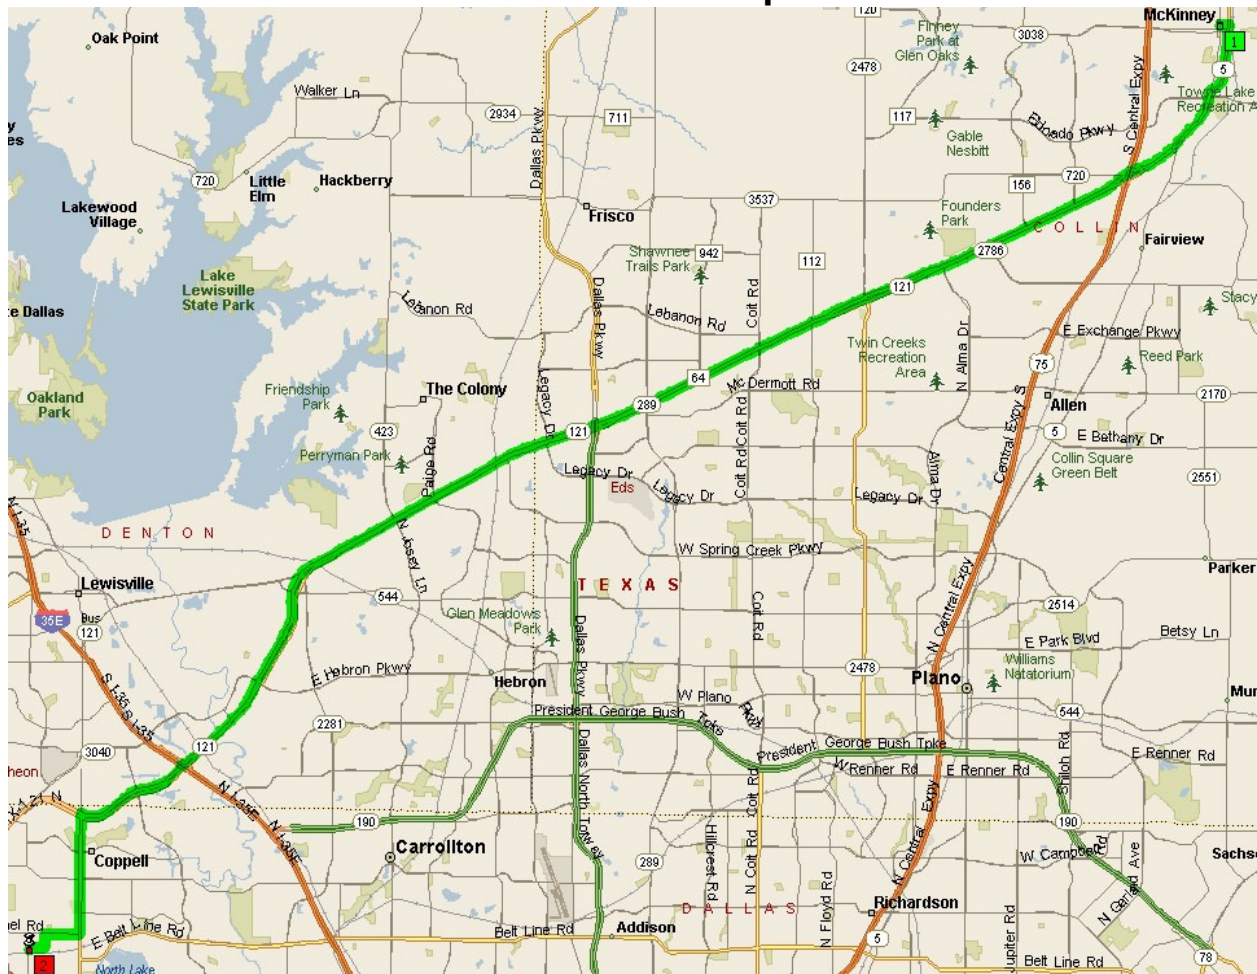

Directions from McKinney to Jet Line

From McKinney:

Take SR-121	24.2 Miles
Turn Left onto Denton Tap Road	2.2 Miles
Turn Right onto W. Bethel Road	0.7 Miles
Turn Left onto S. Coppell Road	0.3 Miles
Turn Right onto Burns Street	0.3 Miles

Jet Line is at the corner of Freeport and Burns