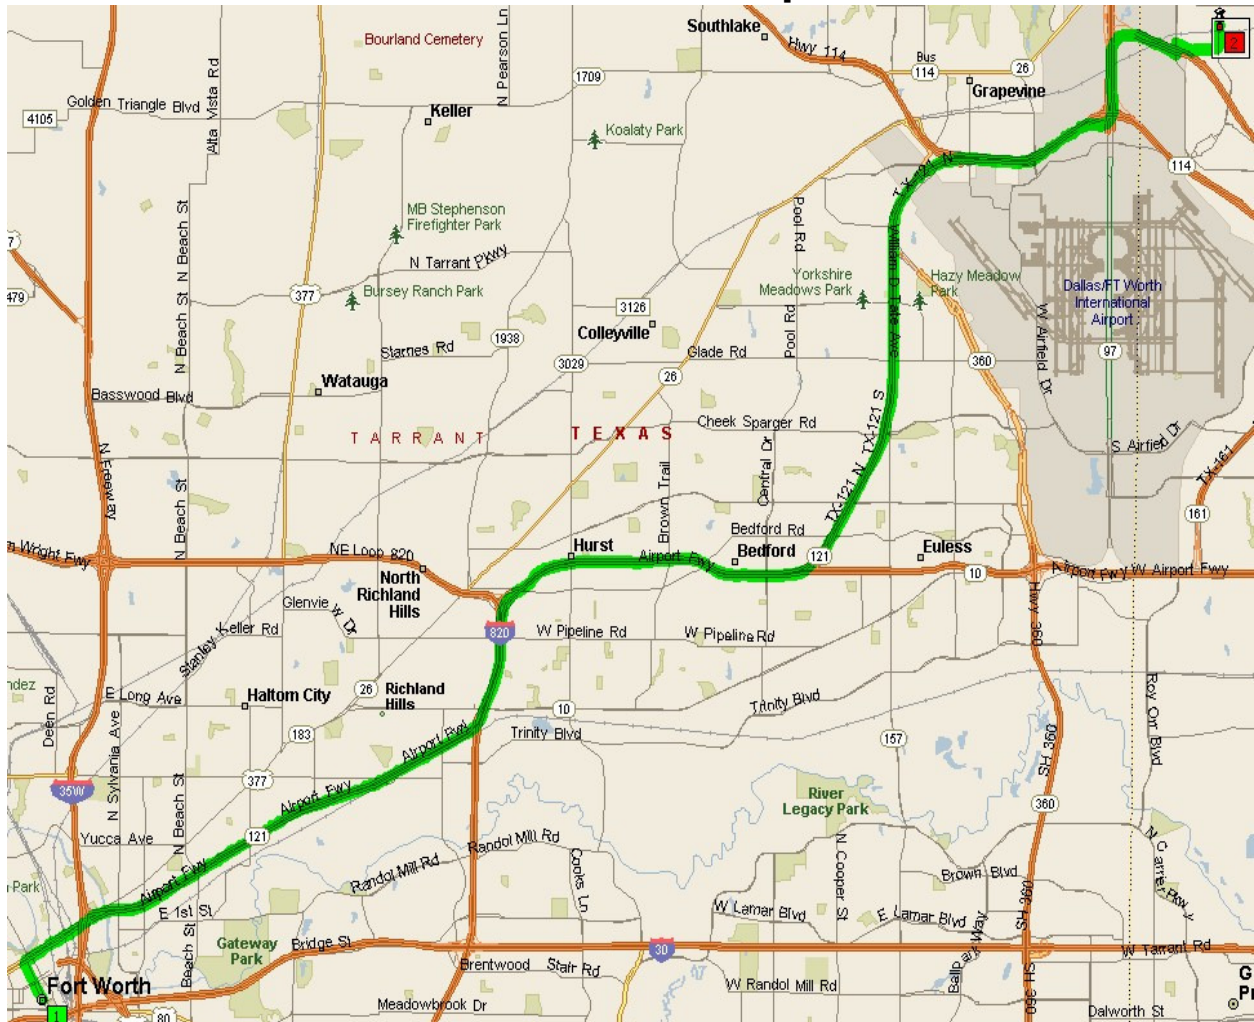

Directions from Fort Worth to Jet Line

From Fort Worth:

Take SR-121	23.8 Miles
Exit onto I-635E	1.0 Miles
Exit Freeport, Exit #34	
Turn Right, North, onto Freeport	1.3 Miles

Jet Line is at the corner of Freeport and Burns