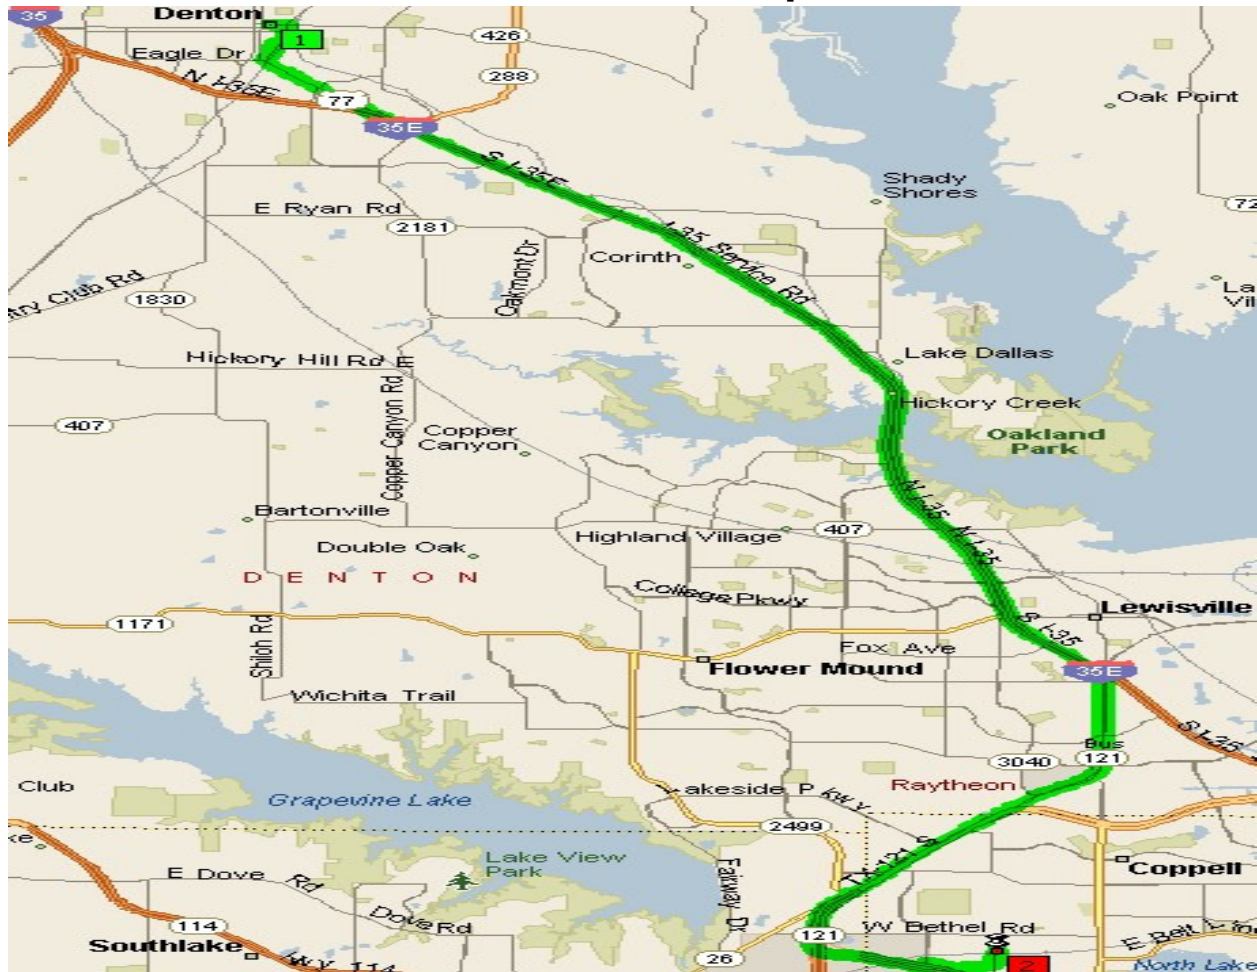

Directions from Denton to Jet Line

From Denton:

Take I-35E South	13.5 Miles
Exit SR-121 BUSINESS South	3.2 Miles
Merge onto SR-121	2.9 Miles
Exit towards I-635 East	2.8 Miles
Exit Freeport, Exit #34	
Turn Right, North, onto Freeport	1.3 Miles

Jet Line is at the corner of Freeport and Burns