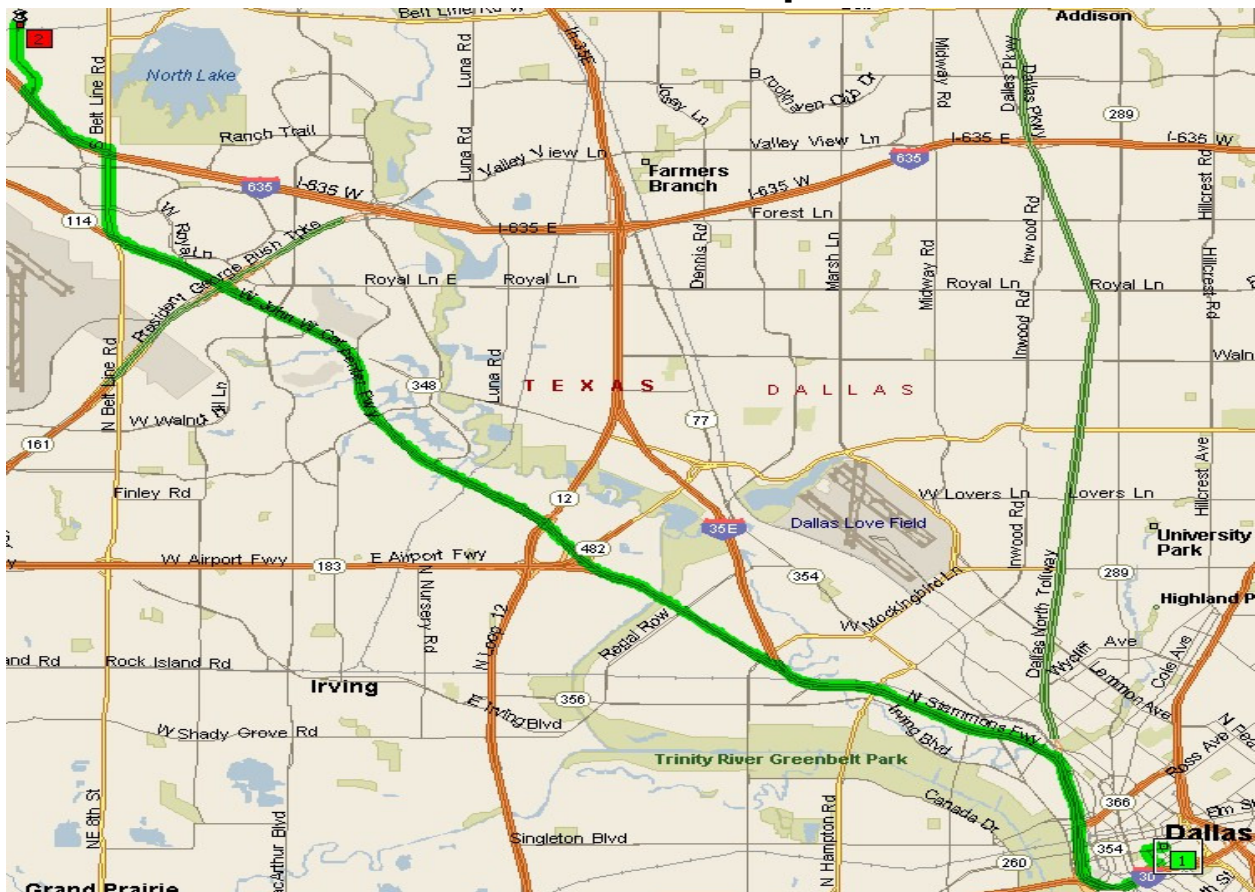

Jet Line is at the corner of Freeport and Burns

Jet Line Products Texas
850 Freeport Parkway #200
Coppell, TX 75019
Phone: 972-745-7946 Fax: 972-745-1530
Email: DALLAS@jetlineprod.com